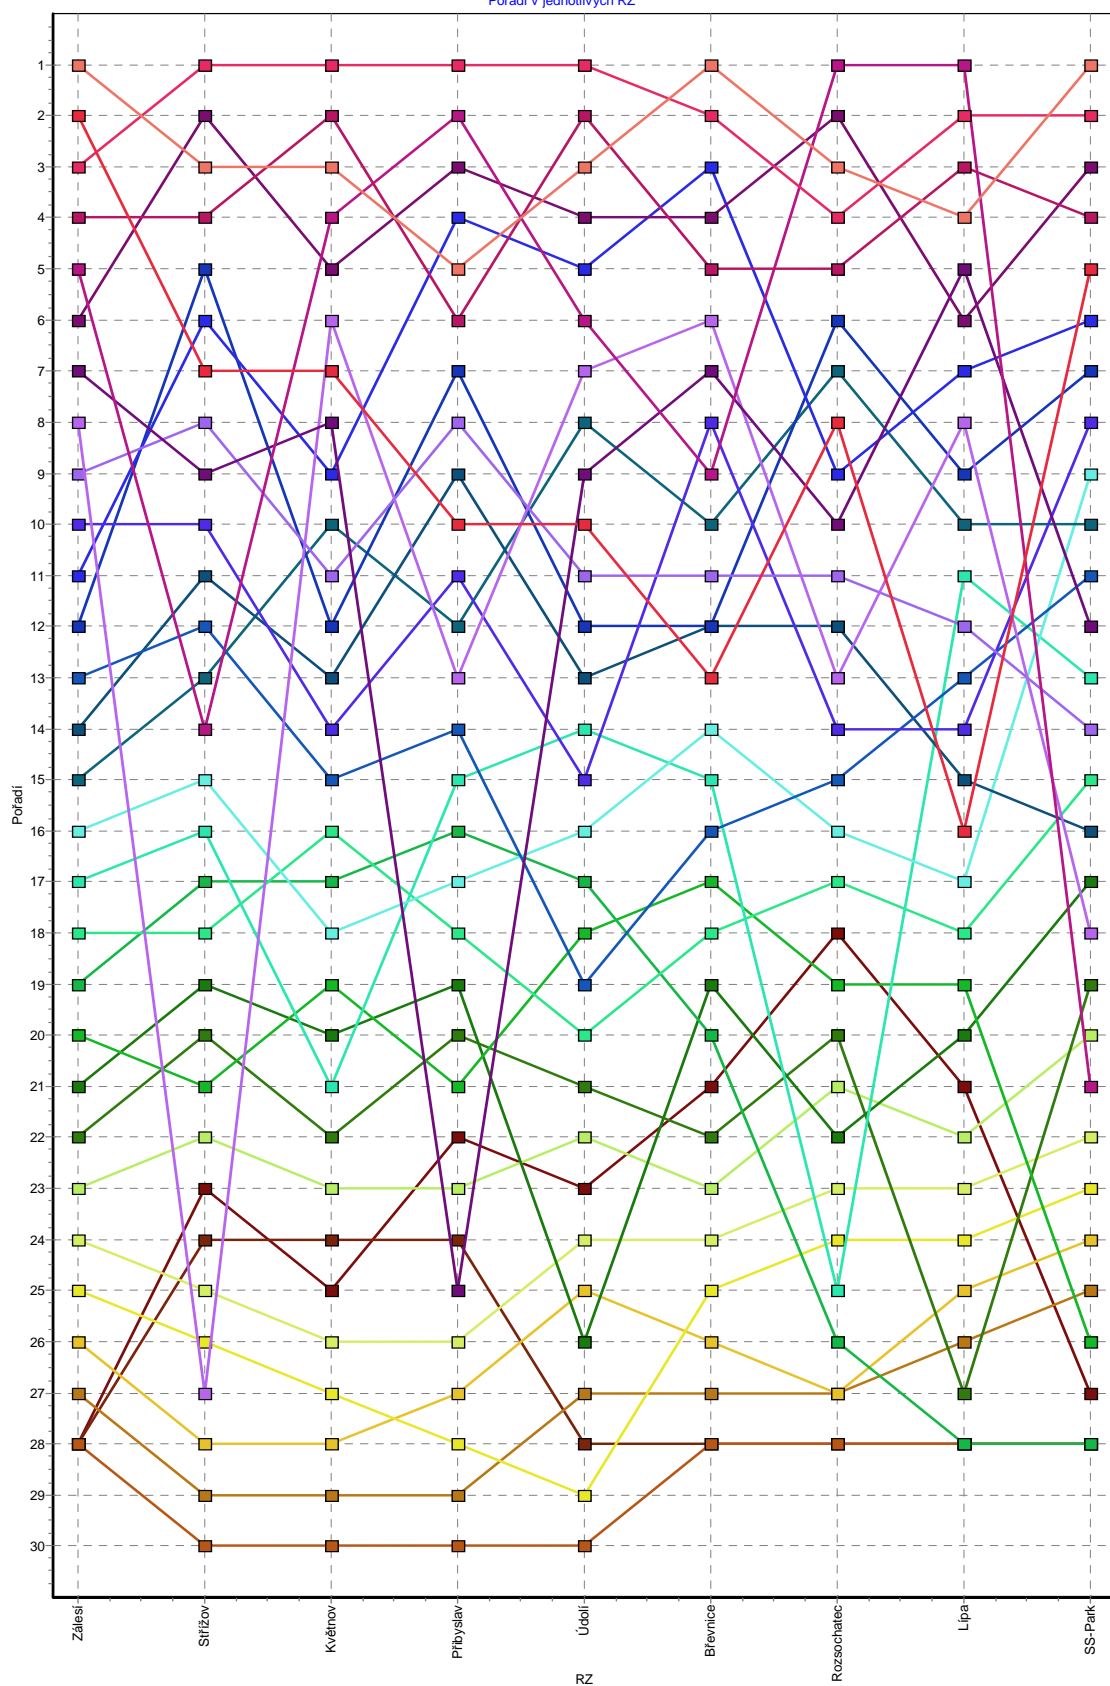

7th Highland RC rally 2010

Pořadí v jednotlivých RZ

01	Brich Jan
02	Mišásko Dejv
03	Strahal Filip
04	Hadrava Jiří
05	"Embie" Bouchner Michal
06	"Alf" Horák Aleš
07	Oppitz Michal
08	Homolka David
09	Němec Ondra
10	Bistiak Jiří
11	Doležal Frantín
12	Jaroš Petr
13	Cvrček Honza
14	Šena Tomáš
15	Deputy Dalibor
16	Konečný Jakub
17	Klinkáček Luboš
18	Neuwirth Zdeněk
19	Zaviš Jiří
20	Příplata David
21	Strouhal Jakub
22	Hník Petr
23	Vanás Petr
24	Bubník Pavel
25	Daniel Ondřej
26	Šena Jakub
27	Jarošová Káťa
28	Neuwirth Rošťa
28	Baloun Vášek
28	Příplata Roman