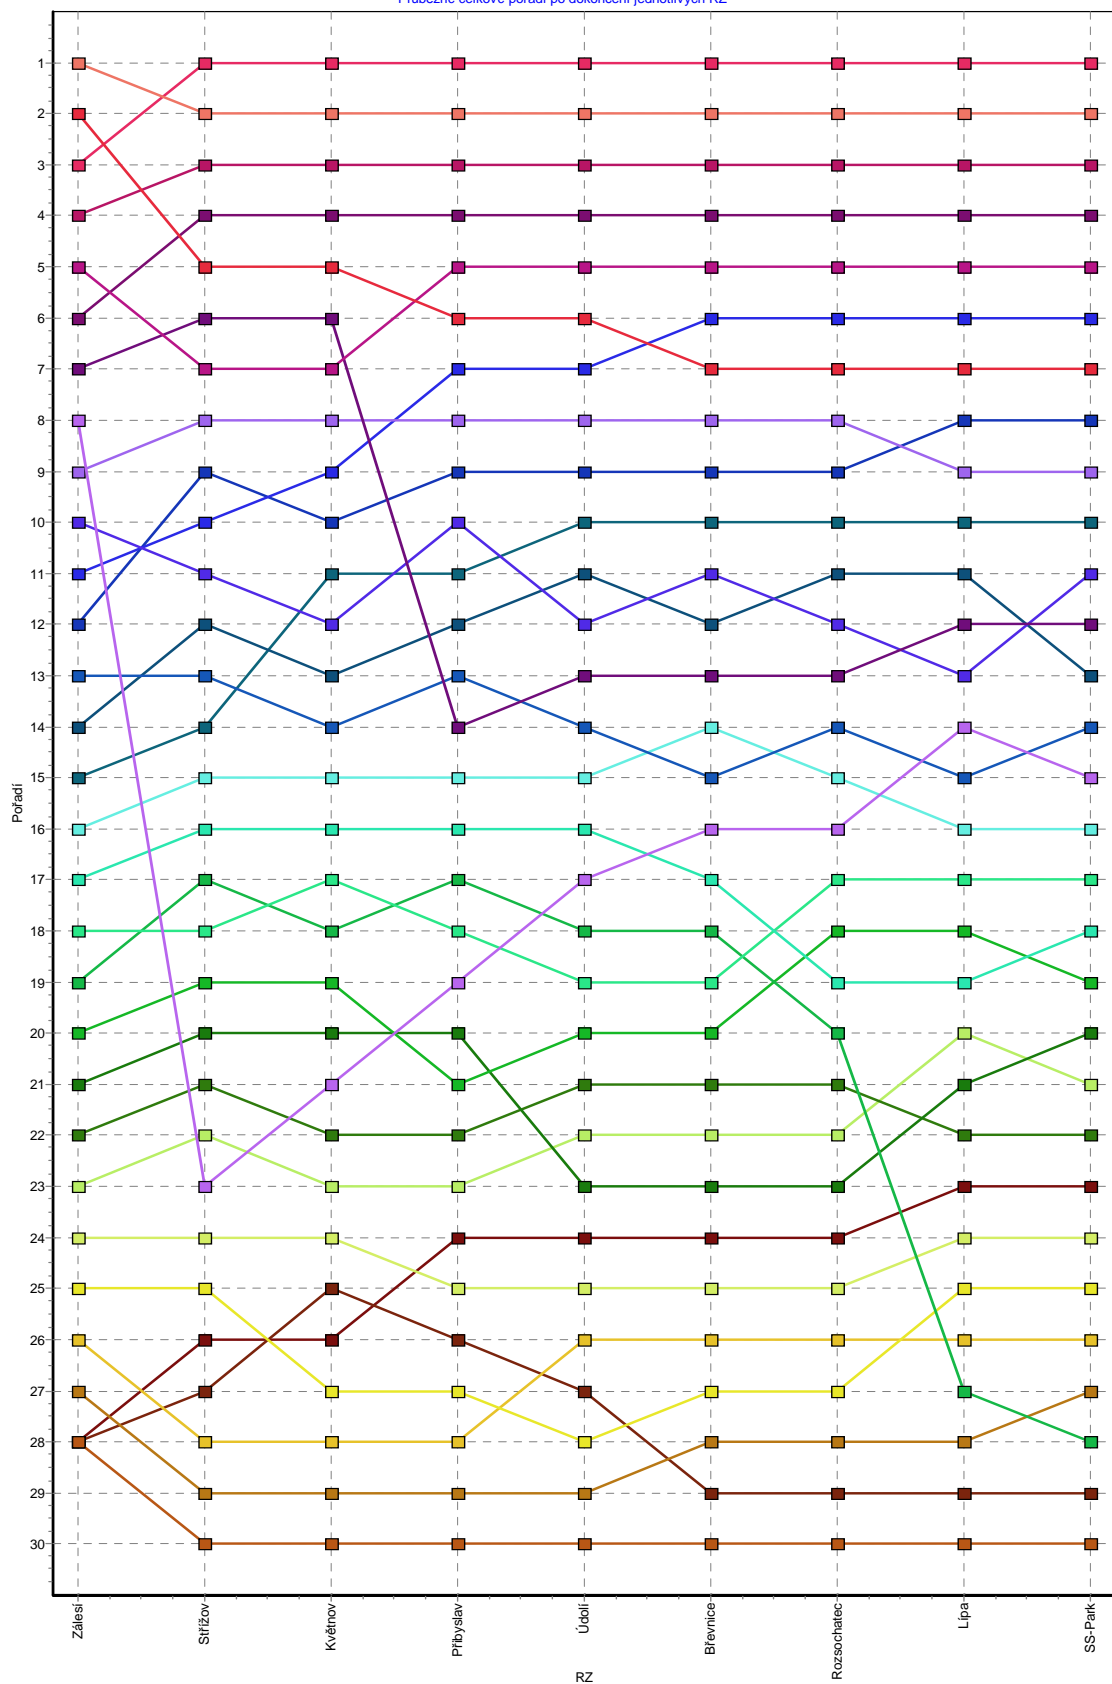

Celkové pořadí závodu

7th Highland RC rally 2010

Délka 7303,0m

Průběžné celkové pořadí po dokončení jednotlivých RZ

- 01 Brich Jan
- 02 Mišalko Dejv
- 03 Strahal Filip
- 04 Hadrava Jiří
- 05 "Embie" Bouchner Michal
- 06 "Alf" Horák Aleš
- 07 Oppitz Michal
- 08 Homolka David
- 09 Němec Ondra
- 10 Bistiak Jiří
- 11 Doležal Frantín
- 12 Jaroš Petr
- 13 Cvrček Honza
- 14 Šena Tomáš
- 15 Deputy Dalibor
- 16 Konečný Jakub
- 17 Klinskáček Luboš
- 18 Neuwirth Zdeněk
- 19 Zaviš Jiří
- 20 Příplata David
- 21 Strouhal Jakub
- 22 Hník Petr
- 23 Vanas Petr
- 24 Bubník Pavel
- 25 Daniel Ondřej
- 26 Šena Jakub
- 27 Jarošová Káťa
- 28 Neuwirth Roša
- 28 Baloun Vášek
- 28 Příplata Roman