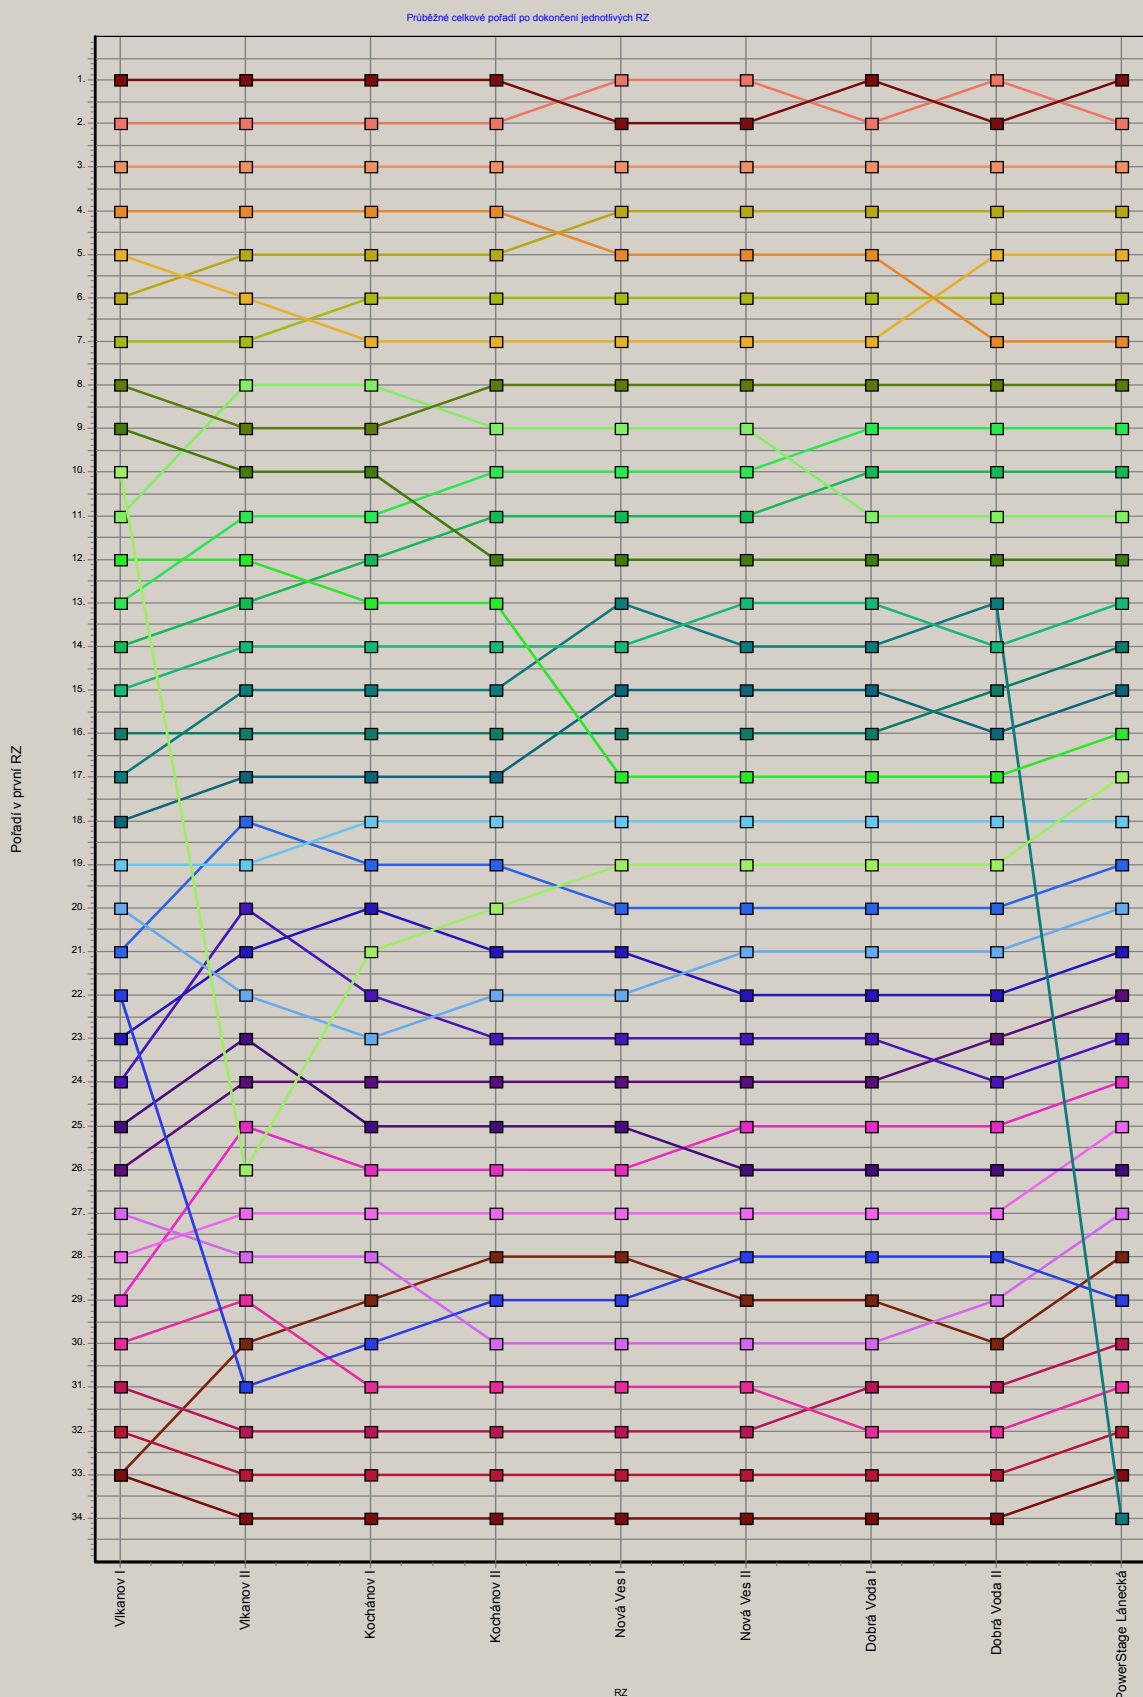

Celkové pořadí závodu

4. RC Rally Světla

Délka 0.0m

4. RC Rally Světlá

17.03.2013

Výsledková listina závodu pro RZ

Start v 09:00

01:Vlkanov I

Délka 0.0m