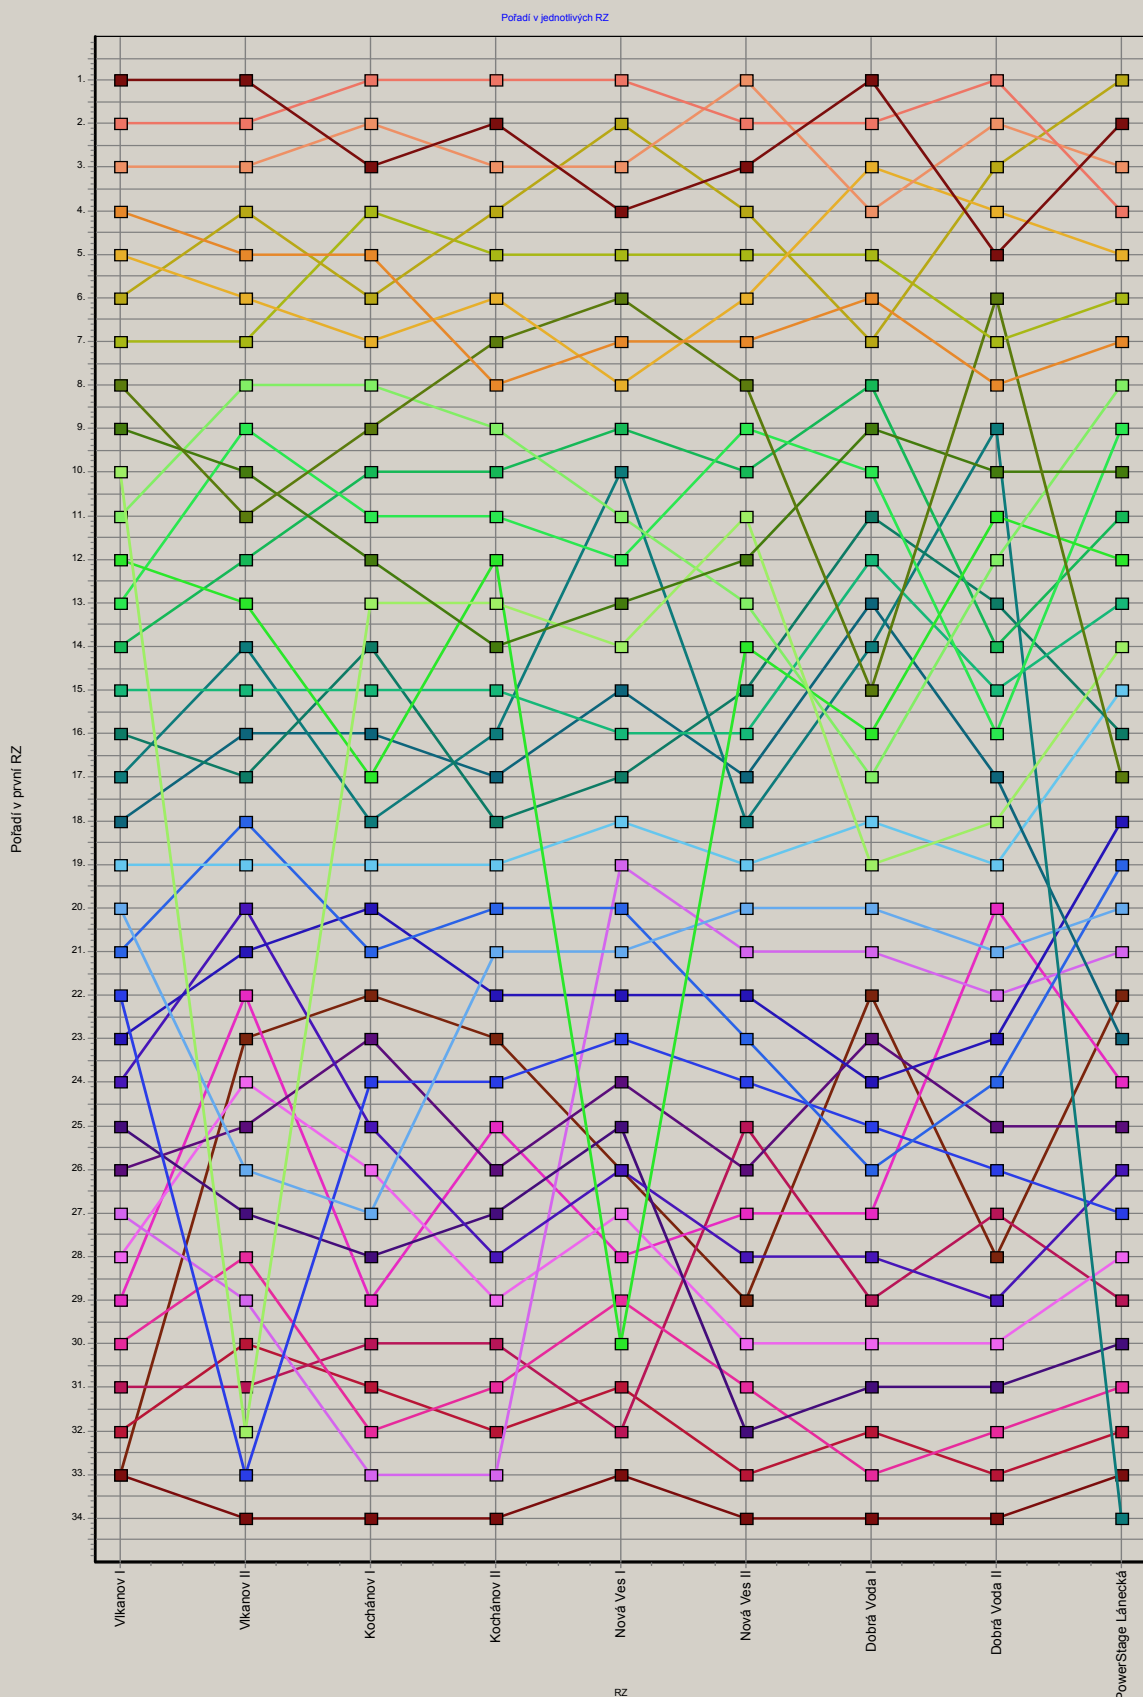

17.03.2013

Celkové pořadí závodu

4. RC Rally Světlá

Délka 0.0m

<i>Poz.</i>	<i>St.č. Jezdec</i>	<i>Team Karoserie</i>	<i>Celkový čas</i>	<i>Penalizace</i>	<i>Ztráta na 1.</i>	<i>Ztráta na př.</i>
33.	31 Karasová Adéla	Five team ,B" Peugeot 207 S2000 / Tamiya TB-02	01:11:31.916	00:00:10.000	00:35:40.498	00:11:12.653
34.	15 Klinkáček Luboš	Citroën DS3 R3T / Xray T2 009 FF	02:37:45.497		02:01:54.079	01:26:13.581

4. RC Rally Světla